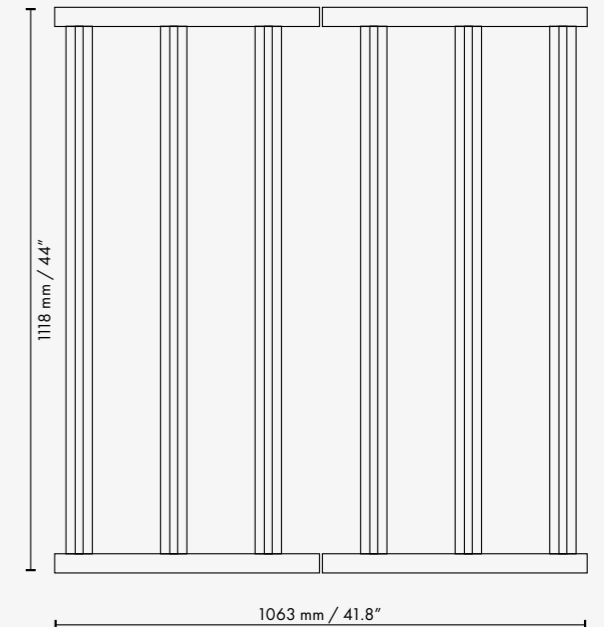

XPLORE BALLAST 730W